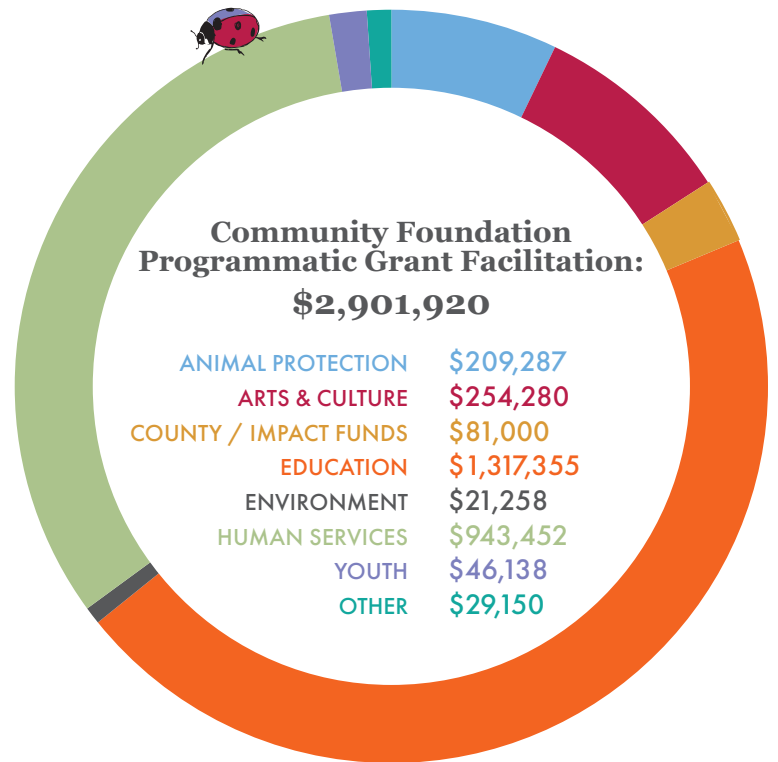

ENVIRONMENT $98,858

- 4Core
- American Rivers